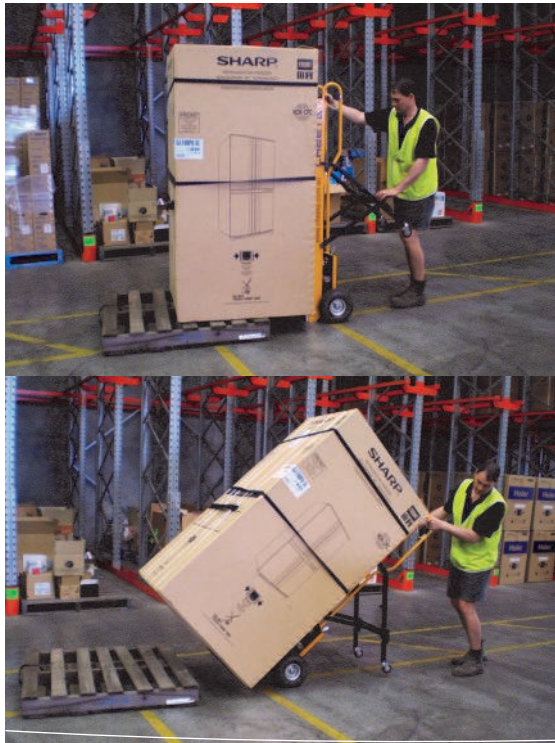

# One Man Lifting

One Man  
125 kgs  
Easy On  
Easy Off

↑ on & off vehicles ↓

Let the **CHEETA** work for you

1300 **CHEETA**

P.O Box 707  
Ormeau, QLD 4208  
1300 CHEETA ph  
(1300 24 33 82)  
1300 65 32 71 fax  
www.cheeta.com.au

## Manual Handling solutions that work for your business.

CHEETA, POWERED HANDLING SOLUTIONS.

The Cheeta has a unique lifting function that enables one person to handle loads that would normally take 2 or 3 people.

### stacking solutions for your business needs

Cheeta is a multifunctional heavy duty powered handtruck which allows you to diversify your business by not relying on the use of forklifts and other large lifting devices which may not always be available on site. Cheeta allows you to go anywhere at anytime giving professional drivers piece of mind when delivering heavy and awkward loads to warehouses, homes, and even construction sites, in fact any location that may not have forklifts or loading docks.